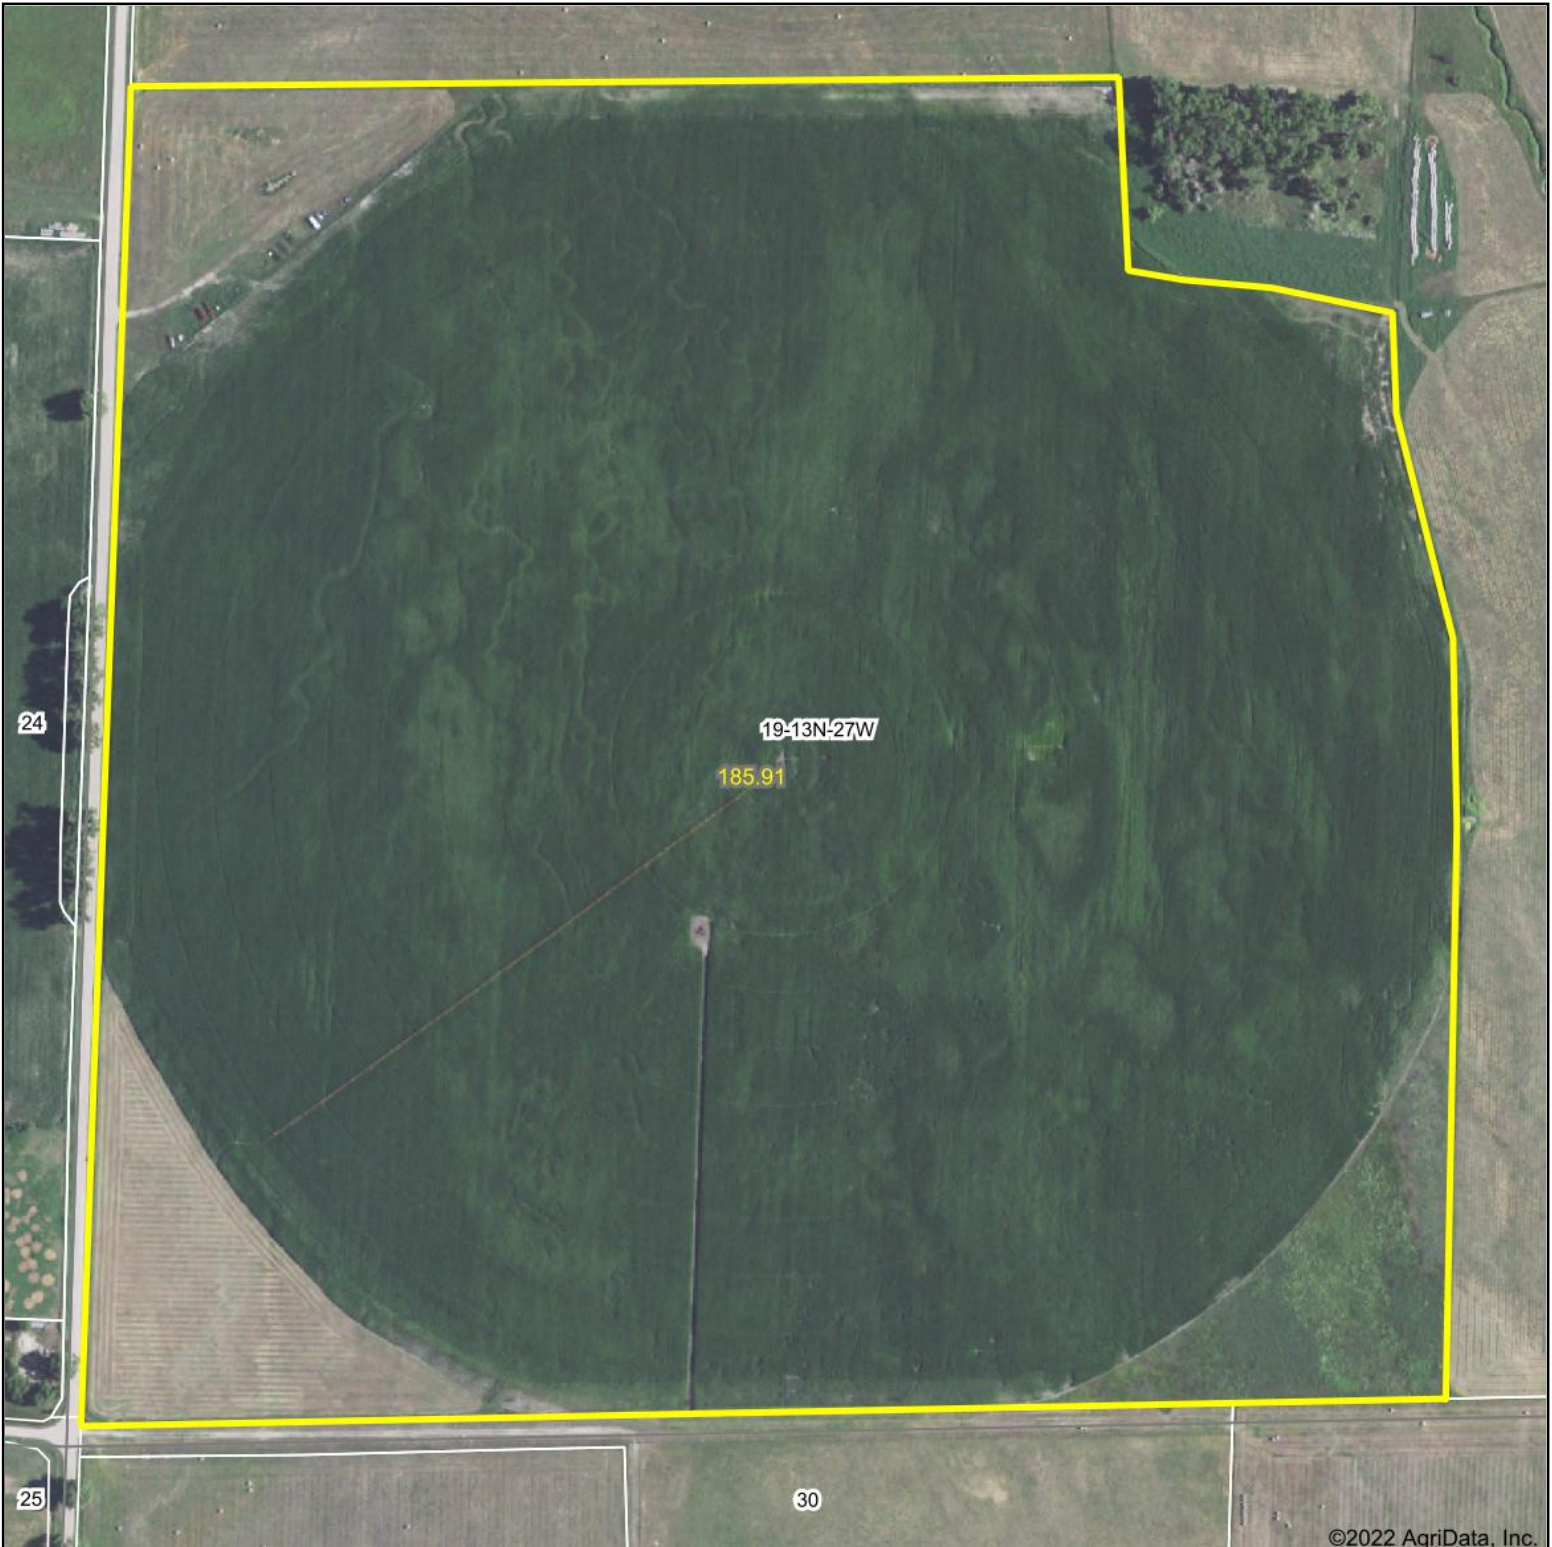

# Aerial Map

Map Center: 41.079056, -100.461892

**19-13N-27W**  
**Lincoln County**  
**Nebraska**

12/27/2022

Maps Provided By:  
  
CUSTOMIZED ONLINE MAPPING  
© AgriData, Inc. 2021 www.AgriDataInc.com

Field borders provided by Farm Service Agency as of 5/21/2008.